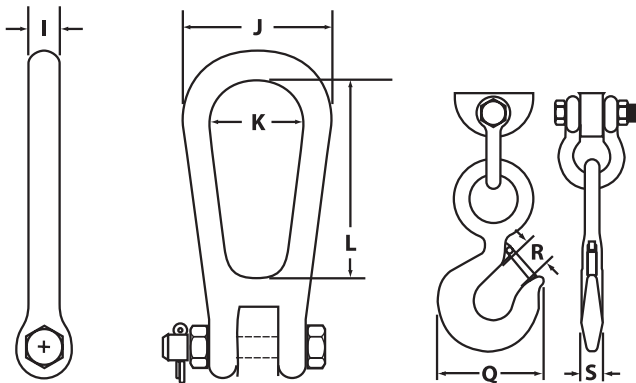

Accuracy

Within 0.1% of full scale

Capacity

1000 lb x 0.5 lb / 500 kg x 0.2 kg
2000 lb x 1 lb / 1000 kg x 0.5 kg

Power

Operated by on-board battery or while connected to charger (both included)

Display

1.2" / 30 mm ultra-bright LED with adjustable brightness

Capacities: 1000 lb x 0.5 lb / 500 kg x 0.2

Factory Calibration: 39° latitude optimized

Power: Rechargeable battery with AC power adapter (9V, 1A); Remote control requires two AA alkaline (included)

Display: Five digit, 30 mm / 1.2" LED

Operating Temperature:

14° F to 104° F

-10° C to 40° C

Product Dimension (L x W x H):

17.0" x 8.5" x 5.3"

430 mm x 215 mm x 135 mm

Packaging Dimension (L x W x H):

12" x 11" x 7.5"

305 mm x 280 mm x 190 mm

Shipping Weight: 13.5 lb / 6.2 kg

Dimensions						
I	J	K	L	Q	R	S
7/16"	1 7/8"	1"	3 1/4"	3"	7/8"	3/4"

Brecknell®

brecknellscales.com

brecknellscales.co.uk

Part of Avery Weigh-Tronix