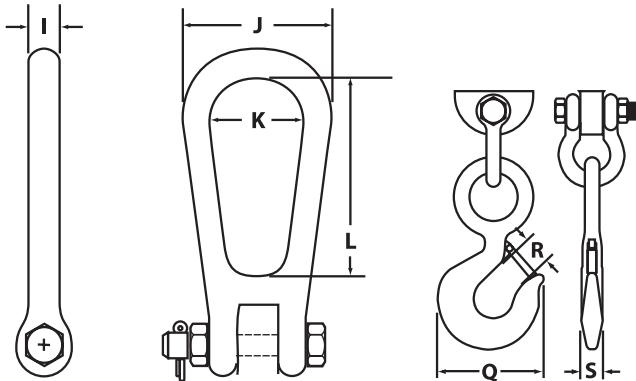

Accuracy

Within 0.29% of full scale

Capacity

1000 lb x 0.5 lb / 500 kg x 0.2 kg
2000 lb x 1 lb / 1000 kg x 0.5 kg

Power

Operated by on-board battery or while connected to charger (both included)

Display

1.2" / 30 mm ultra-bright LED with adjustable brightness

Capacities: 1000 lb x 0.5 lb / 500 kg x 0.2

Factory Calibration: 39° latitude optimized

Power: Rechargeable battery with AC power adapter (9V, 1A); Remote control requires two AA alkaline (included)

Display: Five digit, 30 mm / 1.2" LED

Operating Temperature:

14° F to 104° F

-10° C to 40° C

Product Dimension (L x W x H):

17.0" x 8.5" x 5.3"

430 mm x 215 mm x 135 mm

Packaging Dimension (L x W x H):

12" x 11" x 7.5"

305 mm x 280 mm x 190 mm

Shipping Weight: 13.5 lb / 6.2 kg

Dimensions						
I	J	K	L	Q	R	S
7/16"	1 7/8"	1"	3 1/4"	3"	7/8"	3/4"

Brecknell®

brecknellscales.com

brecknellscales.co.uk

Part of Avery Weigh-Tronix